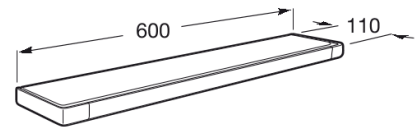

TEMPO

Shelf

DIMENSIONS

Length 600 mm
Width 110 mm

COLOURS AND FINISHES

22 Titanium black

PRICE (VAT INCLUDED)

£246.16

TECHNICAL DRAWINGS

FEATURES

Fixing kit: Included

Installation type: Wall-mounted

Material: Glass, Metal

Tempo

With a neutral design, Tempo will suit any bathroom space. Free standing and wall-mounted options as well as different colour options, this collection is very versatile.